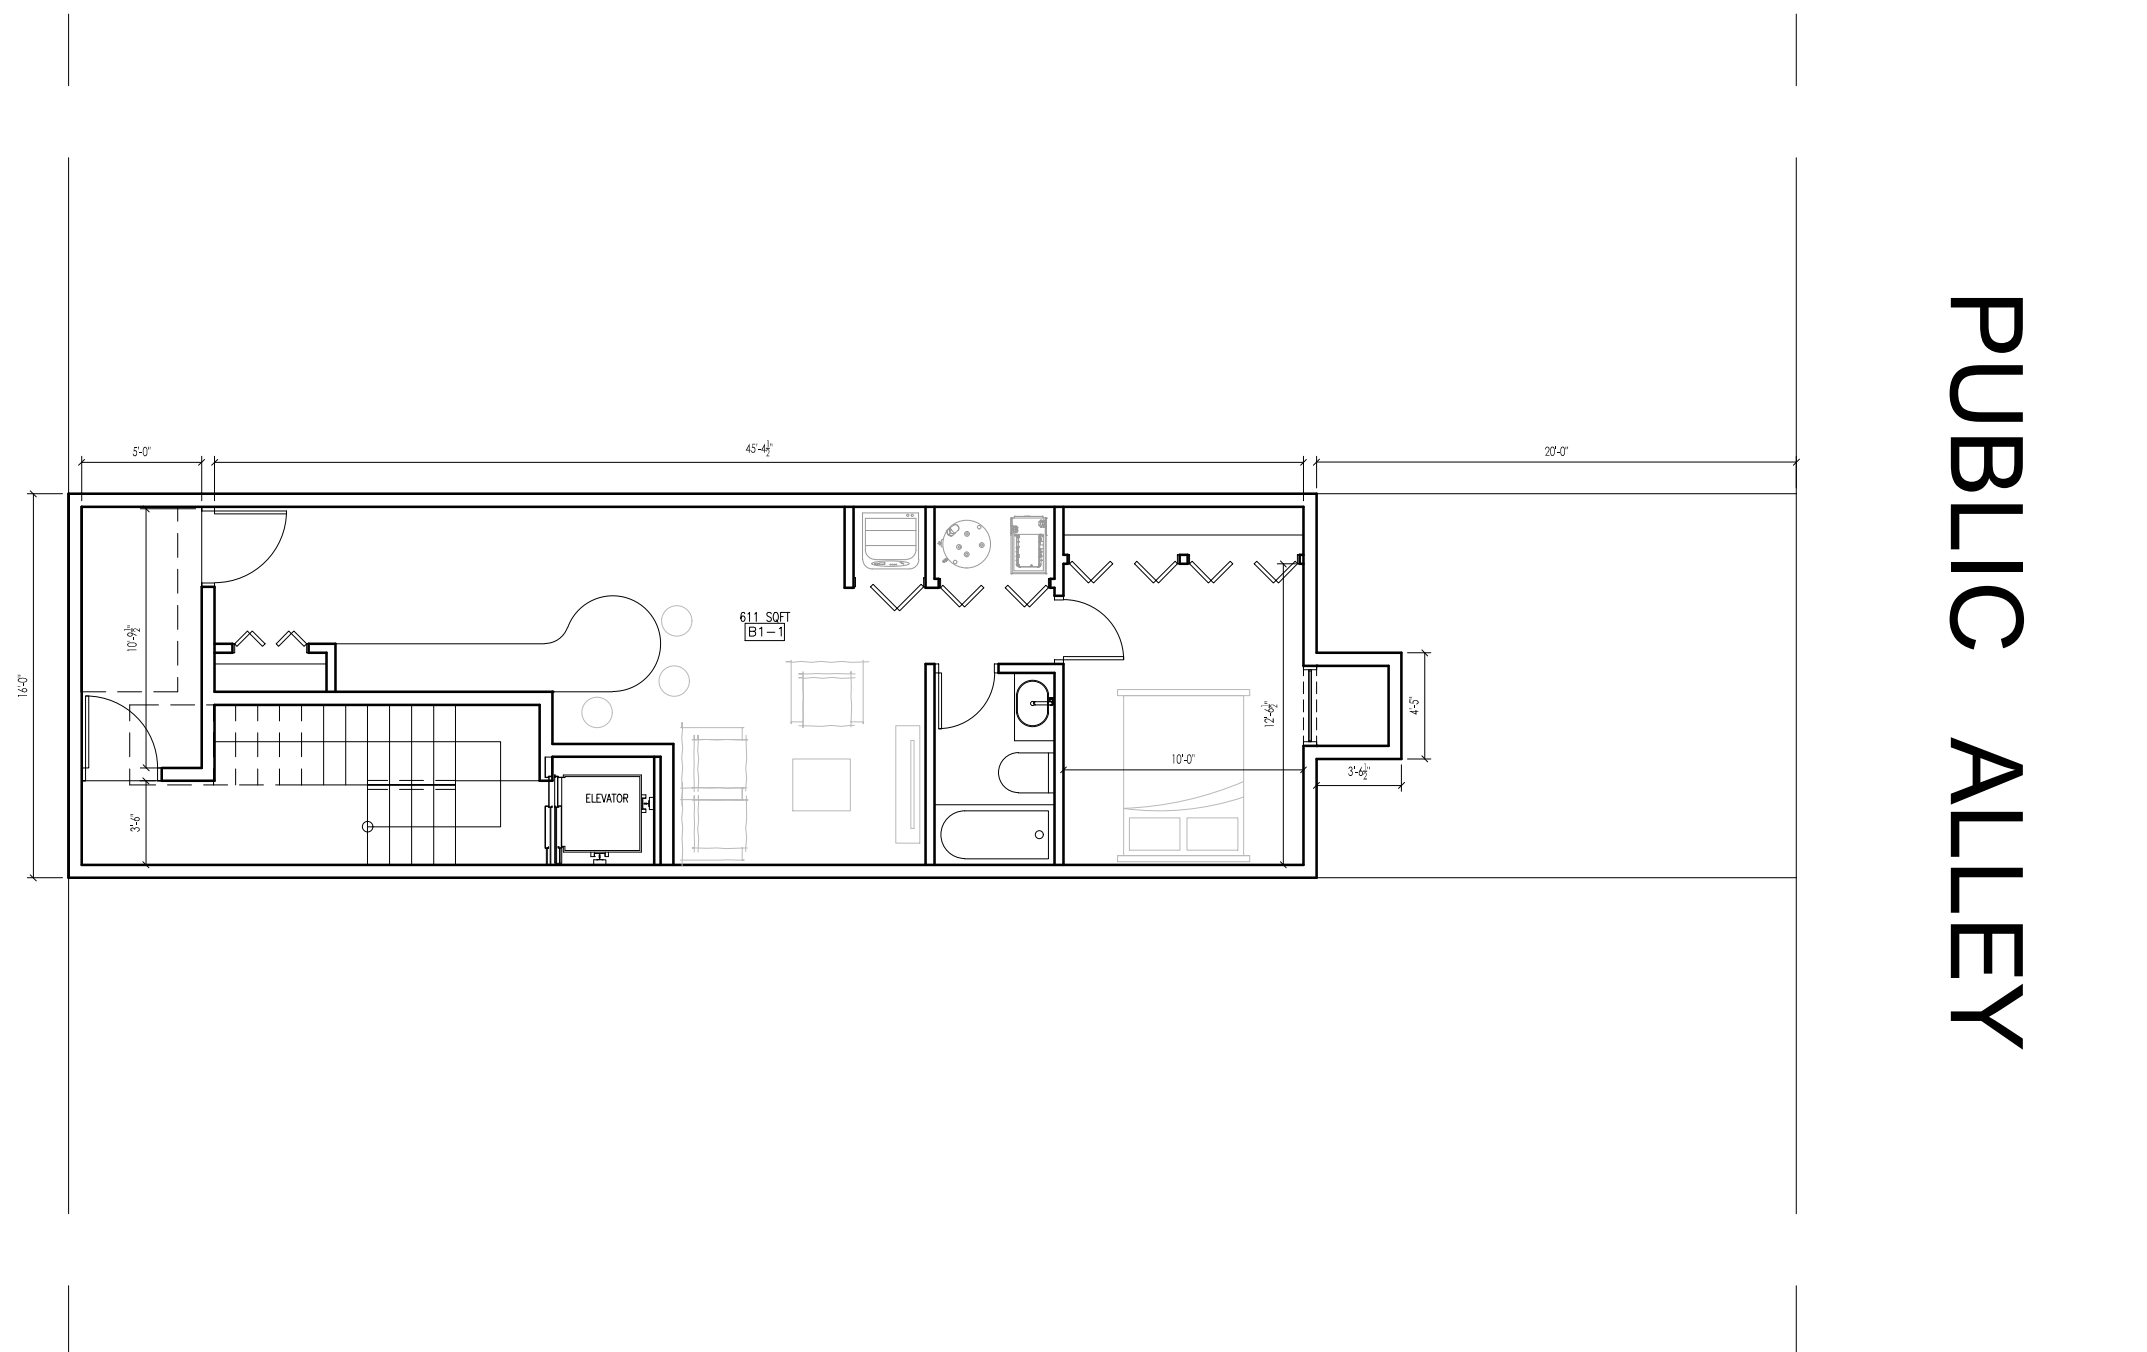

TOTAL GROSS SF ABOVE THE GRADE: 3453

TOTAL GROSS SF UNDER THE GRADE: 832

FLOOR PLAN CELLAR  
SC 1/8" = 1'

**DESIGN STUDIO4**

20417 Alderleaf Terrace  
Germantown MD 20874  
T 301.461.7246 / F  
company@ds4.co