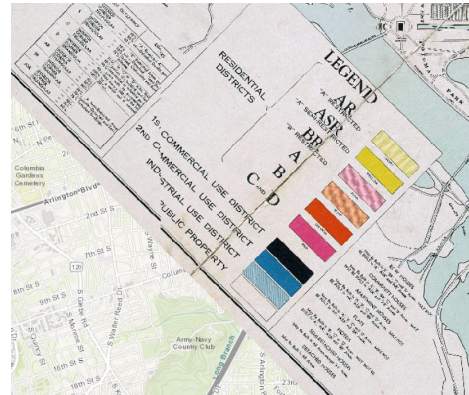

EXHIBIT A

Plats and Zoning Maps

D.C. Zoning Map – Current (9.15.2023)

D.C. Property Quest (9.15.2023)
Anacostia Historic District

1936 Zoning Map – Residential B (flats and apts.)

1936 Use Categories Residential B (flats and apts.)

1958 Zoning Map – R-5-A

1984 Zoning Map – R-3 District