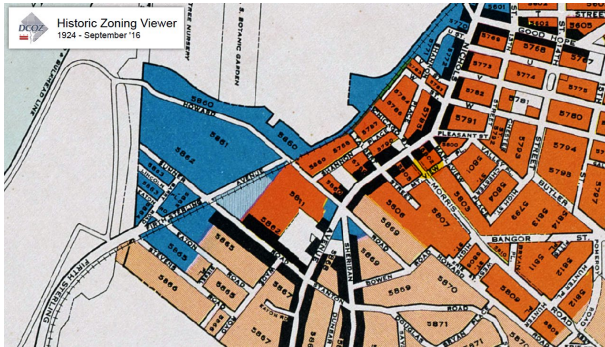

EXHIBIT A

Plats and Zoning Maps

D.C. Zoning Map – Current (9.15.2023)

D.C. Property Quest (9.15.2023)
Anacostia Historic District

1936 Zoning Map – Residential B (flats and apts.)

1936 Use Categories Residential B (flats and apts.)

1958 Zoning Map – R-5-A

1984 Zoning Map – R-3 District