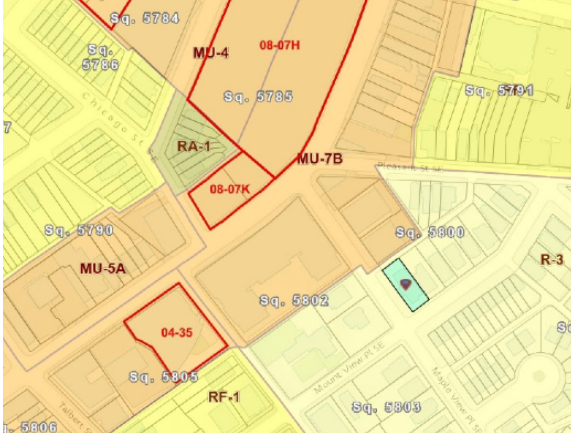

EXHIBIT A

Plats and Zoning Maps

D.C. Zoning Map – Current (9.15.2023)

D.C. Property Quest (9.15.2023)
Anacostia Historic District

1936 Zoning Map – Residential B (flats and apts.)

1936 Use Categories Residential B (flats and apts.)

1958 Zoning Map – R-5-A

1984 Zoning Map – R-3 District