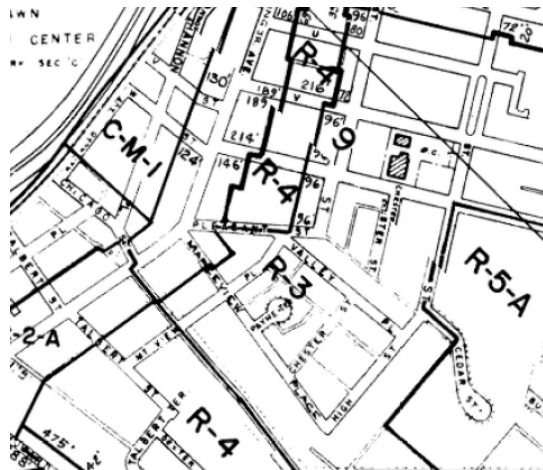

EXHIBIT A

Plats and Zoning Maps

D.C. Zoning Map – Current (9.15.2023)

D.C. Property Quest (9.15.2023)
Anacostia Historic District

1936 Zoning Map – Residential B (flats and apts.)

1936 Use Categories Residential B (flats and apts.)

1958 Zoning Map – R-5-A

1984 Zoning Map – R-3 District